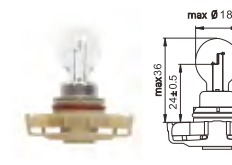

PS24W

Low beam-High beam

Part No.	Spec.	Range	Volt	Watt	Base	Lumen
LT72801	PS24W		12	24	PG20-3	500±15%