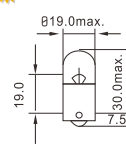

R10W E4 E8

3rd stop light-License plate lights-Side indicators-Rear parking lights-Trunk lights-Rear indicators

Part No.	ECE	Class	Volt	Watt	Base
LT 74202	R10W	T16	12	10	BA15s