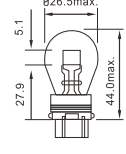

P27/7W

Stop lights

Part No.	ECE	Class	Volt	Watt	Base
LT 73801	P27/7W	3157	12	27/7	W2.5×16q