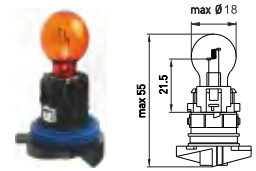

HP24WY

Front fog lights-Rear indicators

Part No.	Spec.	Range	Volt	Watt	Base	Lumen
LT 73103	HP24WY		12	24	HPSL2A	215±15%