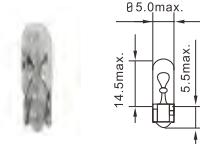

W1.2W

3rd stop light-Dashboard lights

Part No.	ECE	Class	Volt	Watt	Base
LT 73201	W1.2W	T5	12	1.2	W2×4.6d