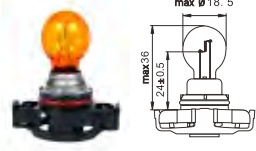

PSY24W

Front fog lights-Rear indicators

Part No.	Spec.	Range	Volt	Watt	Base	Lumen
LT 72902	PSY24W		12	24	PG20-4	215±15%