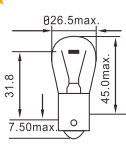

P27/7W

Stop lights

Part No.	ECE	Class	Volt	Watt	Base
LT 73801	P27/7W	3157	12	27/7	W2.5×16q

PY27/7W

Stop lights

Part No.	ECE	Class	Volt	Watt	Base
LT 73802	PY27/7W	3157	12	27/7	W2.5×16q

P21W E4 E8

Stop lights-Rear fog lights-Rear indicators-Front indicators