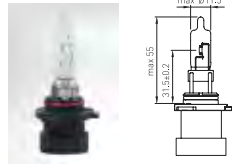

9005XS

Front fog lights

Part No.	Spec.	Range	Volt	Watt	Base	Lumen
LT71901	9005XS		12	65	SPECIAL	1700±15%