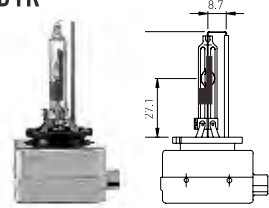

Xenon HID Bulbs

D1S

Low beam-High beam

Part No.	Spec.	Range	Volt	Watt	Base	Lumen
LT75601	D1S		85	35	PK32d-2	3300±100Lm

D1R

Low beam-High beam

Part No.	Spec.	Range	Volt	Watt	Base	Lumen
LT75602	D1R		85	35	PK32d-3	3000±100Lm