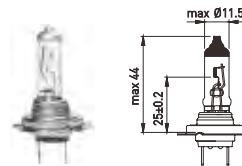

Low beam-High beam-Front fog lights

Part No.	Spec.	Range	Volt	Watt	Base	Lumen
LT70301	H4		12	60/55	P43t	1650/1000±15%
LT70302	H4	Long life	12	60/55	P43t	1650/1000±15%
LT70303	H4	Super Long Life	12	60/55	P43t	1650/1000±15%
LT70304	H4	Plus 50%	12	60/55	P43t	1650/1000±15%
LT70305	H4	Super Vision Ultra	12	60/55	P43t	1650/1000±15%
LT70306	H4	Platinum White	12	60/55	P43t	1650/1000±15%
LT70307	H4	ALL Weather	12	60/55	P43t	1650/1000±15%
LT70308	H4	Xenon Yellow	12	60/55	P43t	1650/1000±15%
LT70309	H4	X-TremeVision	12	60/55	P43t	1650/1000±15%
LT70310	H4	Super White	12	60/55	P43t	1100/700±15%
LT70311	H4	Super White	12	100/90	P43t	1500/1000±15%
LT70312	H4	Rally	12	100/90	P43t	2300/1600±15%
LT70313	H4	Rally	12	130/90	P43t	2700/1800±15%

H7 E4