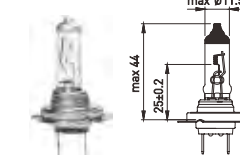

H18

Front fog lights

Part No.	Spec.	Range	Volt	Watt	Base	Lumen
LT71601	H18		12	65	PY26d-1	1700±8%