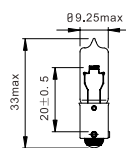

C5W

Interior lights-Trunk lights-License plate lights

Part No.	ECE	Class	Volt	Watt	Base
LT 74401	C5W	T10.5×36	12	5	SV8.5

Festoon

Interior lights-Trunk lights-License plate lights

Part No.	ECE	Class	Volt	Watt	Base
LT 74501	Festoon	T10.5×31	12	10	SV8.5

Festoon

Interior lights-Trunk lights-License plate lights

Part No.	ECE	Class	Volt	Watt	Base
LT 74601	Festoon	T10.5×38	12	10	SV8.5

Festoon

Interior lights-Trunk lights-License plate lights

Part No.	ECE	Class	Volt	Watt	Base
LT 74701	Festoon	T10.5×41	12	10	SV8.5

Festoon

Interior lights-Trunk lights-License plate lights

Part No.	ECE	Class	Volt	Watt	Base
LT 74801	Festoon	T10.5×43	12	10	SV8.5

H6W

Front indicators-Side indicators-Rear parking lights-Rear fog lights-Rear indicators

Part No.	ECE	Class	Volt	Watt	Base
LT 74901	H6W	T2-3/4	12	6	BAX9s

H21W

Front indicators-Side indicators-Rear parking lights-Rear fog lights-Rear indicators

Part No.	ECE	Class	Volt	Watt	Base
LT 74902	H21W	T2-3/4	12	21	BAY9s

24V

Heavy Duty Truck and bus lighting

We are now offering improved **Vibration Resistance** and **Ultimate Lifetime**, for your driving safety and maximum performance