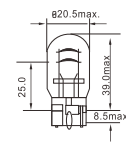

W21/5W

Stop lights

Part No.	ECE	Class	Volt	Watt	Base
LT 73601	W21/5W	T20	12	21/5	W3×16q