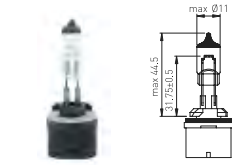

9011

Low beam-High beam

Part No.	Spec.	Range	Volt	Watt	Base	Lumen
LT72301	9011		12	65	PX20d	2500±15%

9012

Low beam-High beam

Part No.	Spec.	Range	Volt	Watt	Base	Lumen
LT72401	9012		12	55	PX22d	1875±15%

880(H27W-1)