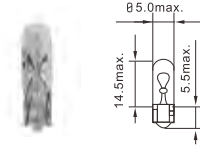

W2.3W

3rd stop light-Dashboard lights

Part No.	ECE	Class	Volt	Watt	Base
LT 73202	W2.3W	T5	12	2.3	W2×4.6d