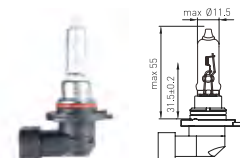

9005(HB3) E4 DOT

Low beam-High beam-Front fog lights

Part No.	Spec.	Range	Volt	Watt	Base	Lumen
LT71801	9005		12	65	P20d	1700±12%
LT71802	9005	Long life	12	65	P20d	1700±12%
LT71803	9005	Plus 50%	12	65	P20d	1700±12%
LT71804	9005	Super Vision Ultra	12	65	P20d	1700±12%
LT71805	9005	Platinum White	12	65	P20d	1700±12%
LT71806	9005	Xenon Yellow	12	65	P20d	1700±12%
LT71807	9005	ALL Weather	12	65	P20d	1700±12%
LT71808	9005	Super White	12	65	P20d	1700±12%
LT71809	9005	Super White	12	100	P20d	1400±15%
LT71810	9005	Rally	12	100	P20d	2100±15%