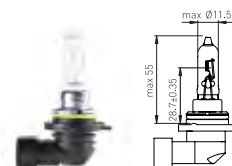

9011

Low beam-High beam

Part No.	Spec.	Range	Volt	Watt	Base	Lumen
LT72301	9011		12	65	PX20d	2500±15%