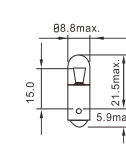

T4W E4

Side indicators-Rear parking lights

Part No.	ECE	Class	Volt	Watt	Base
LT 74301	T4W	T8.5	12	4	BA9s