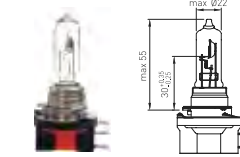

H15

Low beam-High beam

Part No.	Spec.	Range	Volt	Watt	Base	Lumen
LT71101	H15		12	15/55	PGJ23T-1	200/1330±15%

H16

Front fog lights

Part No.	Spec.	Range	Volt	Watt	Base	Lumen
LT71201	H16		12	19	PGJ19-3	500±10%