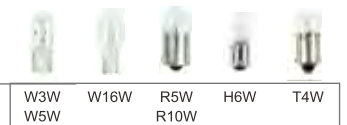

Low beam-High beam

Front parking lights