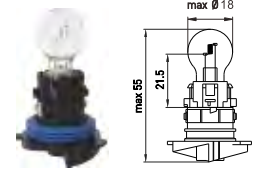

HP24W

Front fog lights-Rear indicators

Part No.	Spec.	Range	Volt	Watt	Base	Lumen
LT 73102	HP24W		12	24	HPSL2A	215±15%