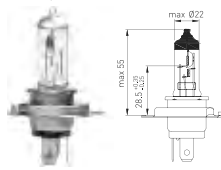

HS1

Low beam-High beam

Part No.	Spec.	Range	Volt	Watt	Base	Lumen
LT75001	HS1		12	35/35	PX43t	825/525±15%

M5

Low beam-High beam

Part No.	Spec.	Range	Volt	Watt	Base	Lumen
LT75101	M5		12	25/25	P15d-25-1	540/540±15%
LT75102	M5	Rally	12	35/35	P15d-25-1	840/805±15%

M5

Low beam-High beam

Part No.	Spec.	Range	Volt	Watt	Base	Lumen
LT75201	M5		12	25/25	P15d-25-3	540/540±15%
LT75202	M5	Rally	12	35/35	P15d-25-3	840/805±15%

M5

Low beam-High beam

Part No.	Spec.	Range	Volt	Watt	Base	Lumen
LT75301	M5		12	35/35	BA20d	540/540±15%

H4

Low beam-High beam

Part No.	Spec.	Range	Volt	Watt	Base	Lumen
LT70301	H4		12	60/55	P43t	1650/1000±15%

H7

Low beam-High beam

Part No.	Spec.	Range	Volt	Watt	Base	Lumen
LT70401	H7		12	55	PX26d	1500±10%
LT70411	H7	Rally	12	100	PX26d	2000±15%

R2

Low beam-High beam

Part No.	Spec.	Range	Volt	Watt	Base	Lumen
LT75401	R2		12	45/40	P45t	860/675±15%

S2

Low beam-High beam

Part No.	Spec.	Range	Volt	Watt	Base	Lumen
LT75501	S2		12	35/35	BA20d	650/465±15%

Mini relays

Normally open relays with 4 terminals

Part No.	Ampere	All with bracket
LT77001	30A	
LT77002	30A	With resistance
LT77003	40A	
LT77004	20A	
LT77005	20A	With resistance

Normally open relays with 4 terminals

Part No.	Ampere	All with bracket
LT77011	30A	
LT77012	40A	With resistance
LT77013	20A	

Normally open relays with 5 terminals

Part No.	Ampere	All with bracket
LT77021	30A	
LT77022	40A	
LT77023	20A	
LT75001	30A	

Changeover relay

Part No.	Ampere	All with bracket
LT77031	20/30A	
LT77032	10/20A	

Changeover relay

Part No.	Ampere	All with bracket
LT77041	20/30A	
LT77042	20/30A	With resistance
LT77043	20/30A	With diode
LT77044	10/20A	
LT77045	10/20A	With resistance
LT77046	10/20A	With diode
LT77047	30/40A	High power change over
LT77048	20/30A	High power change over

High power relay