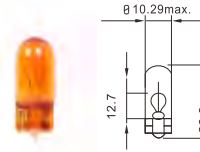

WY5W E4 E8

3rd stop light-Side indicators

Part No.	ECE	Class	Volt	Watt	Base
LT 73306	WY5W	T10	12	3	W2.1×9.5d