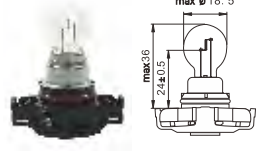

PS19W

Front fog lights-Rear fog lights

Part No.	Spec.	Range	Volt	Watt	Base	Lumen
LT 73001	PS19W		12	19	PG20-1	350±15%