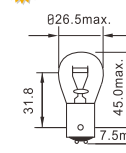

P21/5W E4 E8

3rd stop light-Stop lights

Part No.	ECE	Class	Volt	Watt	Base
LT 74102	P21/5W	S25	12	21/5	BAY15d