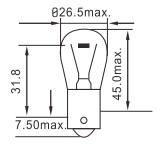

R5W-R10W

Interior lights-License plate lights-Front parking lights-Side indicators-Running lights-Rear parking lights

Part No.	ECE	Class	Volt	Watt	Base
LT74203	R5W	T16	24	5	BA15s
LT74204	R10W	T16	24	10	BA15s

P21W

Front indicators-Stop lights-Rear indicators-Rear fog lights

Part No.	ECE	Class	Volt	Watt	Base
LT73902	P21W	S25	24	21	BA15s

PY21W

Front indicators-Rear indicators

Part No.	ECE	Class	Volt	Watt	Base
LT74001	PY21W	S25	24	21	BAU15s

P21/4W-P21/5W

Stop lights-Rear parking lights

Part No.	ECE	Class	Volt	Watt	Base
LT74103	P21/4W	S25	24	21/4	BAZ15d
LT74104	P21/5W	S25	24	21/5	BAY15d

C5W

Interior lights-License plate lights-Running lights

Part No.	ECE	Class	Volt	Watt	Base
LT74402	C5W	T10.5×36	24	5	SV8.5

T4W

Front parking lights-Running lights

Part No.	ECE	Class	Volt	Watt	Base
LT74302	T4W	T8.5	24	4	BA9s

H21W

Front indicators-Rear indicators-Rear fog lights-Stop lights-Side indicators

Part No.	ECE	Class	Volt	Watt	Base
LT74903	H21W	T2-3/4	24	21	BAY9s

Xenon

HID - Headlight lamps

• Thanks to our latest lighting technology, **LEE-TECH** lamps provide a major leap in road safety over conventional halogen lamps due to enormous increase in the illuminated field of vision.

• **Better visibility and illumination**- the light emitted provides the driver with many benefits. It assists the human eye and allows better visibility and improved hazard awareness, allowing the driver to navigate poor driving conditions with **increased confidence and with less fatigue.**

• Lower power consumption – 35W only instead of 55W (ordinary halogen lamp power consumption).

• Better durability – excellent vibration and shock resistance giving significantly greater reliability. **and maximum performance.**