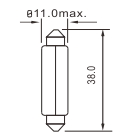

Interior lights-Trunk lights-License plate lights

Part No.	ECE	Class	Volt	Watt	Base
LT 74501	Festoon	T10.5×31	12	10	SV8.5

Festoon