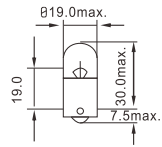

R5W-R10W

Interior lights-License plate lights-Front parking lights-Side indicators-Running lights-Rear parking lights

Part No.	ECE	Class	Volt	Watt	Base
LT74203	R5W	T16	24	5	BA15s
LT74204	R10W	T16	24	10	BA15s

P21W

Front indicators-Stop lights-Rear indicators-Rear fog lights

Part No.	ECE	Class	Volt	Watt	Base
LT73902	P21W	S25	24	21	BA15s

PY21W

Front indicators-Rear indicators

Part No.	ECE	Class	Volt	Watt	Base
LT74001	PY21W	S25	24	21	BAU15s

P21/4W-P21/5W

Stop lights-Rear parking lights

Part No.	ECE	Class	Volt	Watt	Base
LT74103	P21/4W	S25	24	21/4	BAZ15d
LT74104	P21/5W	S25	24	21/5	BAY15d

C5W

Interior lights-License plate lights-Running lights

Part No.	ECE	Class	Volt	Watt	Base
LT74402	C5W	T10.5×36	24	5	SV8.5

T4W

Front parking lights-Running lights

Part No.	ECE	Class	Volt	Watt	Base
LT74302	T4W	T8.5	24	4	BA9s

H21W

Front indicators-Rear indicators-Rear fog lights-Stop lights-Side indicators

Part No.	ECE	Class	Volt	Watt	Base
LT74903	H21W	T2-3/4	24	21	BAY9s

Xenon

HID - Headlight lamps

• Thanks to our latest lighting technology, **LEE-TECH** lamps provide a major leap in road safety over conventional halogen lamps due to enormous increase in the illuminated field of vision.

• **Better visibility and illumination**- the light emitted provides the driver with many benefits. It assists the human eye and allows better visibility and improved hazard awareness, allowing the driver to navigate poor driving conditions with **increased confidence and with less fatigue.**

• Lower power consumption – 35W only instead of 55W (ordinary halogen lamp power consumption).

• Better durability – excellent vibration and shock resistance giving significantly greater reliability. **and maximum performance.**