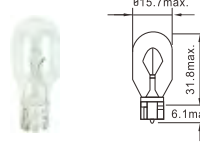

W16W

3rd stop light-Rear indicators-Stop lights-Rear fog lights

Part No.	ECE	Class	Volt	Watt	Base
LT 73401	W16W	T15	12	16	W2.1×9.5d