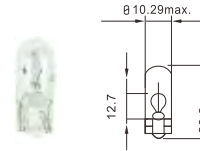

W5W E4 E8

3rd stop light-License plate lights-Dashboard lights-Side indicators-Interior lights

Part No.	ECE	Class	Volt	Watt	Base
LT 73302	W5W	T10	12	5	W2.1×9.5d