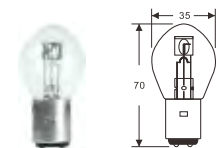

Low beam-High beam

Part No.	Spec.	Range	Volt	Watt	Base	Lumen
LT75401	R2		12	45/40	P45t	860/675±15%

S2

Low beam-High beam

Part No.	Spec.	Range	Volt	Watt	Base	Lumen
LT75501	S2		12	35/35	BA20d	650/465±15%