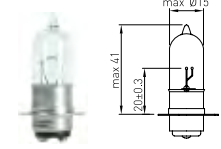

Low beam-High beam

Part No.	Spec.	Range	Volt	Watt	Base	Lumen
LT75001	HS1		12	35/35	PX43t	825/525±15%

M5