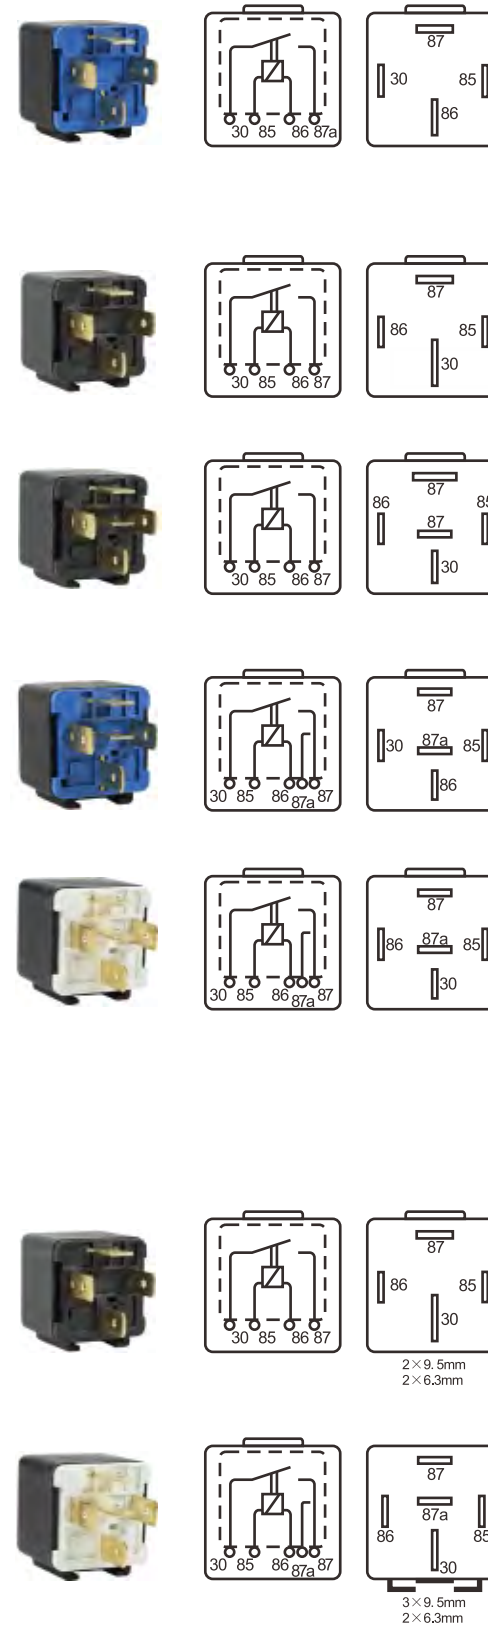

HS1

Low beam-High beam

Part No.	Spec.	Range	Volt	Watt	Base	Lumen
LT75001	HS1		12	35/35	PX43t	825/525±15%

M5

Low beam-High beam

Part No.	Spec.	Range	Volt	Watt	Base	Lumen
LT75101	M5		12	25/25	P15d-25-1	540/540±15%
LT75102	M5	Rally	12	35/35	P15d-25-1	840/805±15%

M5

Low beam-High beam

Part No.	Spec.	Range	Volt	Watt	Base	Lumen
LT75201	M5		12	25/25	P15d-25-3	540/540±15%
LT75202	M5	Rally	12	35/35	P15d-25-3	840/805±15%

M5

Low beam-High beam

Part No.	Spec.	Range	Volt	Watt	Base	Lumen
LT75301	M5		12	35/35	BA20d	540/540±15%

H4

Low beam-High beam

Part No.	Spec.	Range	Volt	Watt	Base	Lumen
LT70301	H4		12	60/55	P43t	1650/1000±15%

H7

Low beam-High beam

Part No.	Spec.	Range	Volt	Watt	Base	Lumen
LT70401	H7		12	55	PX26d	1500±10%
LT70411	H7	Rally	12	100	PX26d	2000±15%

R2

Low beam-High beam

Part No.	Spec.	Range	Volt	Watt	Base	Lumen
LT75401	R2		12	45/40	P45t	860/675±15%

S2

Low beam-High beam

Part No.	Spec.	Range	Volt	Watt	Base	Lumen
LT75501	S2		12	35/35	BA20d	650/465±15%

Mini relays

Normally open relays with 4 terminals

Part No.	Ampere	All with bracket
LT77001	30A	
LT77002	30A	With resistance
LT77003	40A	
LT77004	20A	
LT77005	20A	With resistance

Normally open relays with 4 terminals

Part No.	Ampere	All with bracket
LT77011	30A	
LT77012	40A	With resistance
LT77013	20A	

Normally open relays with 5 terminals

Part No.	Ampere	All with bracket
LT77021	30A	
LT77022	40A	
LT77023	20A	
LT75001	30A	

Changeover relay

Part No.	Ampere	All with bracket
LT77031	20/30A	
LT77032	10/20A	

Changeover relay

Part No.	Ampere	All with bracket
LT77041	20/30A	
LT77042	20/30A	With resistance
LT77043	20/30A	With diode
LT77044	10/20A	
LT77045	10/20A	With resistance
LT77046	10/20A	With diode
LT77047	30/40A	High power change over
LT77048	20/30A	High power change over

High power relay

Part No.	Ampere	All with bracket
LT77051	40A	Audi/VW type
LT77052	70A	
LT77053	40A	
LT77054	70A	

High power changeover

Part No.	Ampere	All with bracket
LT77061	70/40A	
LT77061	40/30A