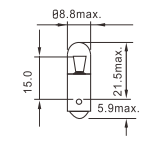

R5W-R10W

Interior lights-License plate lights-Front parking lights-Side indicators-Running lights-Rear parking lights

Part No.	ECE	Class	Volt	Watt	Base
LT74203	R5W	T16	24	5	BA15s
LT74204	R10W	T16	24	10	BA15s

P21W

Front indicators-Stop lights-Rear indicators-Rear fog lights

Part No.	ECE	Class	Volt	Watt	Base
LT73902	P21W	S25	24	21	BA15s

PY21W

Front indicators-Rear indicators

Part No.	ECE	Class	Volt	Watt	Base
LT74001	PY21W	S25	24	21	BAU15s

P21/4W-P21/5W

Stop lights-Rear parking lights

Part No.	ECE	Class	Volt	Watt	Base
LT74103	P21/4W	S25	24	21/4	BAZ15d
LT74104	P21/5W	S25	24	21/5	BAY15d

C5W

Interior lights-License plate lights-Running lights

Part No.	ECE	Class	Volt	Watt	Base
LT74402	C5W	T10.5×36	24	5	SV8.5

T4W

Front parking lights-Running lights

Part No.	ECE	Class	Volt	Watt	Base
LT74302	T4W	T8.5	24	4	BA9s

H21W

Front indicators-Rear indicators-Rear fog lights-Stop lights-Side indicators

Part No.	ECE	Class	Volt	Watt	Base
LT74903	H21W	T2-3/4	24	21	BAY9s

Xenon

HID - Headlight lamps

• Thanks to our latest lighting technology, **LEE-TECH** lamps provide a major leap in road safety over conventional halogen lamps due to enormous increase in the illuminated field of vision.

• **Better visibility and illumination**- the light emitted provides the driver with many benefits. It assists the human eye and allows better visibility and improved hazard awareness, allowing the driver to navigate poor driving conditions with **increased confidence and with less fatigue.**

• Lower power consumption – 35W only instead of 55W (ordinary halogen lamp power consumption).

• Better durability – excellent vibration and shock resistance giving significantly greater reliability. **and maximum performance.**