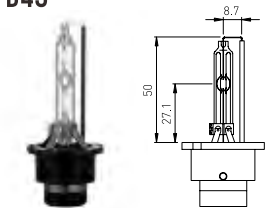

Low beam-High beam

Part No.	Spec.	Range	Volt	Watt	Base	Lumen
LT75801	D3S		42	35	PK32d-5	3300±100Lm

D3R

Low beam-High beam

Part No.	Spec.	Range	Volt	Watt	Base	Lumen
LT75802	D3R		42	35	PK32d-6	3000±100Lm

D4S