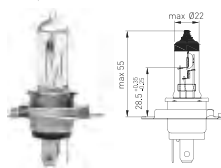

Low beam-High beam

Part No.	Spec.	Range	Volt	Watt	Base	Lumen
LT75301	M5		12	35/35	BA20d	540/540±15%

H4