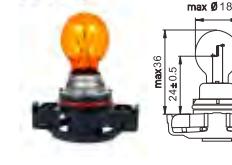

PSY19W

Front fog lights-Rear indicators

Part No.	Spec.	Range	Volt	Watt	Base	Lumen
LT72901	PSY19W		12	19	PG20/2	215±15%