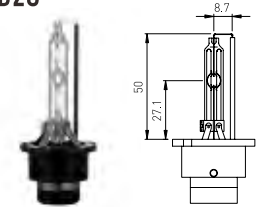

D2S

Low beam-High beam

Part No.	Spec.	Range	Volt	Watt	Base	Lumen
LT75701	D2S		85	35	P32d-2	3300±100Lm