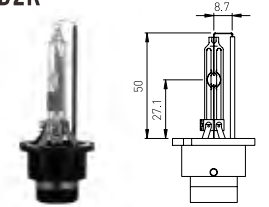

D2R

Low beam-High beam

Part No.	Spec.	Range	Volt	Watt	Base	Lumen
LT75702	D2R		85	35	P32d-3	3000±100Lm