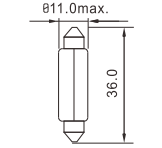

R5W-R10W

Interior lights-License plate lights-Front parking lights-Side indicators-Running lights-Rear parking lights

Part No.	ECE	Class	Volt	Watt	Base
LT74203	R5W	T16	24	5	BA15s
LT74204	R10W	T16	24	10	BA15s

P21W

Front indicators-Stop lights-Rear indicators-Rear fog lights

Part No.	ECE	Class	Volt	Watt	Base
LT73902	P21W	S25	24	21	BA15s

PY21W

Front indicators-Rear indicators

Part No.	ECE	Class	Volt	Watt	Base
LT74001	PY21W	S25	24	21	BAU15s

P21/4W-P21/5W

Stop lights-Rear parking lights

Part No.	ECE	Class	Volt	Watt	Base
LT74103	P21/4W	S25	24	21/4	BAZ15d
LT74104	P21/5W	S25	24	21/5	BAY15d

C5W

Interior lights-License plate lights-Running lights

Part No.	ECE	Class	Volt	Watt	Base
LT74402	C5W	T10.5×36	24	5	SV8.5

T4W

Front parking lights-Running lights

Part No.	ECE	Class	Volt	Watt	Base
LT74302	T4W	T8.5	24	4	BA9s

H21W

Front indicators-Rear indicators-Rear fog lights-Stop lights-Side indicators

Part No.	ECE	Class	Volt	Watt	Base
LT74903	H21W	T2-3/4	24	21	BAY9s

Xenon

HID - Headlight lamps

• Thanks to our latest lighting technology, **LEE-TECH** lamps provide a major leap in road safety over conventional halogen lamps due to enormous increase in the illuminated field of vision.

• **Better visibility and illumination**- the light emitted provides the driver with many benefits. It assists the human eye and allows better visibility and improved hazard awareness, allowing the driver to navigate poor driving conditions with **increased confidence and with less fatigue.**

• Lower power consumption – 35W only instead of 55W (ordinary halogen lamp power consumption).

• Better durability – excellent vibration and shock resistance giving significantly greater reliability. **and maximum performance.**