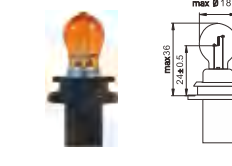

PCY16W

Front fog lights-Rear indicators

Part No.	Spec.	Range	Volt	Watt	Base	Lumen
LT72803	PCY16W		13.5	16	PU20d/2	215±15%