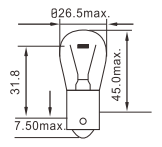

R5W-R10W

Interior lights-License plate lights-Front parking lights-Side indicators-Running lights-Rear parking lights

Part No.	ECE	Class	Volt	Watt	Base
LT74203	R5W	T16	24	5	BA15s
LT74204	R10W	T16	24	10	BA15s

P21W

Front indicators-Stop lights-Rear indicators-Rear fog lights

Part No.	ECE	Class	Volt	Watt	Base
LT73902	P21W	S25	24	21	BA15s

PY21W

Front indicators-Rear indicators

Part No.	ECE	Class	Volt	Watt	Base
LT74001	PY21W	S25	24	21	BAU15s

P21/4W-P21/5W

Stop lights-Rear parking lights

Part No.	ECE	Class	Volt	Watt	Base
LT74103	P21/4W	S25	24	21/4	BAZ15d
LT74104	P21/5W	S25	24	21/5	BAY15d

C5W

Interior lights-License plate lights-Running lights

Part No.	ECE	Class	Volt	Watt	Base
LT74402	C5W	T10.5×36	24	5	SV8.5

T4W

Front parking lights-Running lights

Part No.	ECE	Class	Volt	Watt	Base
LT74302	T4W	T8.5	24	4	BA9s

H21W

Front indicators-Rear indicators-Rear fog lights-Stop lights-Side indicators

Part No.	ECE	Class	Volt	Watt	Base
LT74903	H21W	T2-3/4	24	21	BAY9s

Xenon

HID - Headlight lamps

• Thanks to our latest lighting technology, **LEE-TECH** lamps provide a major leap in road safety over conventional halogen lamps due to enormous increase in the illuminated field of vision.

• **Better visibility and illumination**- the light emitted provides the driver with many benefits. It assists the human eye and allows better visibility and improved hazard awareness, allowing the driver to navigate poor driving conditions with **increased confidence and with less fatigue.**

• Lower power consumption – 35W only instead of 55W (ordinary halogen lamp power consumption).

• Better durability – excellent vibration and shock resistance giving significantly greater reliability. **and maximum performance.**