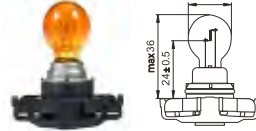

PY24W

Front fog lights-Rear indicators

Part No.	Spec.	Range	Volt	Watt	Base	Lumen
LT 72903	PY24W		12	24	PGU20/4	215±15%