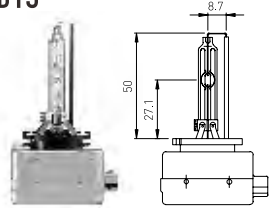

D1S

Low beam-High beam

Part No.	Spec.	Range	Volt	Watt	Base	Lumen
LT75601	D1S		85	35	PK32d-2	3300±100Lm