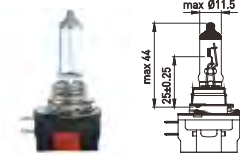

H8B

Front fog lights

Part No.	Spec.	Range	Volt	Watt	Base	Lumen
LT71301	H8B		12	35	PGJY19-1	800±15%