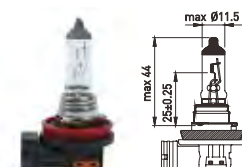

Low beam-High beam-Front fog lights

Part No.	Spec.	Range	Volt	Watt	Base	Lumen
LT70401	H7		12	55	PX26d	1500±10%
LT70402	H7	Long life	12	55	PX26d	1500±10%
LT70403	H7	Super Long Life	12	55	PX26d	1500±10%
LT70404	H7	Plus 50%	12	55	PX26d	1500±10%
LT70405	H7	Super Vision Ultra	12	55	PX26d	1500±10%
LT70406	H7	Platinum White	12	55	PX26d	1500±10%
LT70407	H7	ALL Weather	12	55	PX26d	1500±10%
LT70408	H7	Xenon Yellow	12	55	PX26d	1500±10%
LT70409	H7	X-TremeVision	12	55	PX26d	1500±10%
LT70410	H7	Super White	12	55	PX26d	950±10%
LT70411	H7	Rally	12	100	PX26d	2000±15%

H8 E4