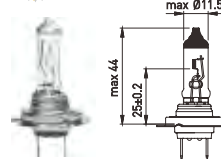

Low beam-High beam

Part No.	Spec.	Range	Volt	Watt	Base	Lumen
LT70301	H4		12	60/55	P43t	1650/1000±15%

H7