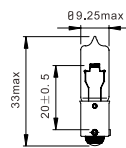

Interior lights-Trunk lights-License plate lights

Part No.	ECE	Class	Volt	Watt	Base
LT 74801	Festoon	T10.5×43	12	10	SV8.5

H6W

Front indicators-Side indicators-Rear parking lights-Rear fog lights-Rear indicators

Part No.	ECE	Class	Volt	Watt	Base
LT 74901	H6W	T2-3/4	12	6	BAX9s

H21W