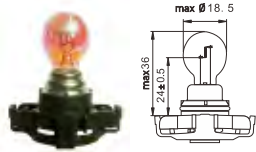

PSY24W

Front fog lights-Rear indicators

Part No.	Spec.	Range	Volt	Watt	Base	Lumen
LT 73101	PSY24W		12	24	PG20-4	215±15%