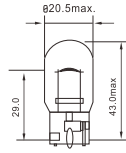

W21W

3rd stop light-Rear indicators-Stop lights-Front indicators

Part No.	ECE	Class	Volt	Watt	Base
LT 73501	W21W	T20	12	21	W3×16d