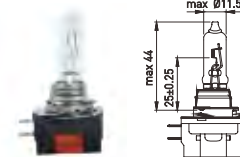

H9B

Front fog lights

Part No.	Spec.	Range	Volt	Watt	Base	Lumen
LT71401	H9B		12	65	PGJY19-5	2100±10%