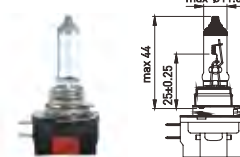

H8B

Front fog lights

Part No.	Spec.	Range	Volt	Watt	Base	Lumen
LT71301	H8B		12	35	PGJY19-1	800±15%

H9B

Front fog lights

Part No.	Spec.	Range	Volt	Watt	Base	Lumen
LT71401	H9B		12	65	PGJY19-5	2100±10%

H11B

Front fog lights