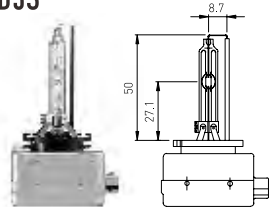

D2S

Low beam-High beam

Part No.	Spec.	Range	Volt	Watt	Base	Lumen
LT75701	D2S		85	35	P32d-2	3300±100Lm

D2R

Low beam-High beam

Part No.	Spec.	Range	Volt	Watt	Base	Lumen
LT75702	D2R		85	35	P32d-3	3000±100Lm

D3S