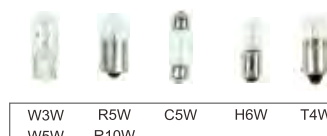

Two-wheeler

Discovery our increased motorcycle lighting solution for your Stylish driving pleasure.

Which Bulb for which function

Low beam-High beam

Front parking lights

Front indicators

Stop lights

License plate lights