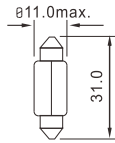

Interior lights-Trunk lights-License plate lights

Part No.	ECE	Class	Volt	Watt	Base
LT 74401	C5W	T10.5×36	12	5	SV8.5

Festoon