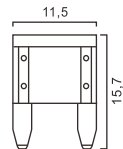

Miniature plug-in fuses