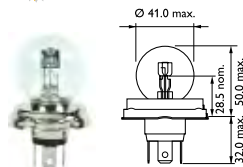

Low beam-High beam

Part No.	Spec.	Range	Volt	Watt	Base	Lumen
LT70401	H7		12	55	PX26d	1500±10%
LT70411	H7	Rally	12	100	PX26d	2000±15%

R2