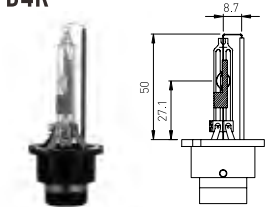

D4R

Low beam-High beam

Part No.	Spec.	Range	Volt	Watt	Base	Lumen
LT75902	D4R		42	35	P32d-6	3000±100Lm