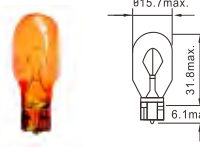

WY16W

3rd stop light-Rear indicators-Stop lights

Part No.	ECE	Class	Volt	Watt	Base
LT 73402	WY16W	T15	12	16	W2.1×9.5d