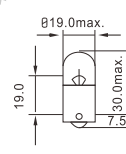

Part No.	ECE	Class	Volt	Watt	Base
LT 74101	P21/4W	S25	12	21/4	BAZ15d

P21/5W E4 E8

3rd stop light-Stop lights

Part No.	ECE	Class	Volt	Watt	Base
LT 74102	P21/5W	S25	12	21/5	BAY15d

R5W E4 E8

3rd stop light-License plate lights-Side indicators-Rear parking lights-Trunk lights-Rear indicators