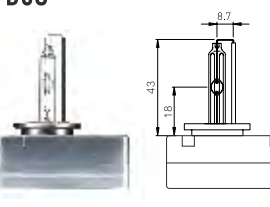

Low beam-High beam

Part No.	Spec.	Range	Volt	Watt	Base	Lumen
LT75901	D4S		42	35	P32d-5	3300±100Lm

D4R

Low beam-High beam

Part No.	Spec.	Range	Volt	Watt	Base	Lumen
LT75902	D4R		42	35	P32d-6	3000±100Lm

D5S

Low beam-High beam