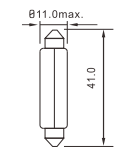

Interior lights-Trunk lights-License plate lights

Part No.	ECE	Class	Volt	Watt	Base
LT 74601	Festoon	T10.5×38	12	10	SV8.5

Festoon