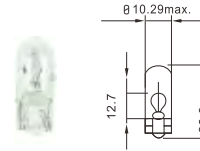

W3W E4 E8

3rd stop light-License plate lights-Dashboard lights-Side indicators-Interior lights

Part No.	ECE	Class	Volt	Watt	Base
LT 73301	W3W	T10	12	3	W2.1×9.5d