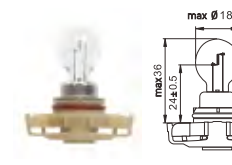

Part No.	Spec.	Range	Volt	Watt	Base	Lumen
LT72701	885		12	50	PG13	1250±12%

PS24W

Low beam-High beam

Part No.	Spec.	Range	Volt	Watt	Base	Lumen
LT72801	PS24W		12	24	PG20-3	500±15%

PSX24W

Low beam-High beam

Part No.	Spec.	Range	Volt	Watt	Base	Lumen
LT72802	PSX24W		12	24	PG20-7	500±15%