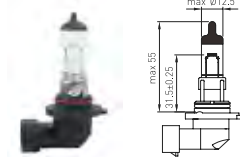

H12 9055

Front fog lights

Part No.	Spec.	Range	Volt	Watt	Base	Lumen
LT70901	H12		12	53	PZ20d	1050±15%