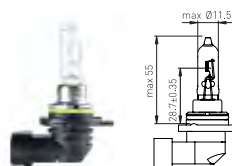

9012

Low beam-High beam

Part No.	Spec.	Range	Volt	Watt	Base	Lumen
LT72401	9012		12	55	PX22d	1875±15%