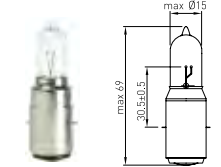

Low beam-High beam

Part No.	Spec.	Range	Volt	Watt	Base	Lumen
LT75201	M5		12	25/25	P15d-25-3	540/540±15%
LT75202	M5	Rally	12	35/35	P15d-25-3	840/805±15%

M5