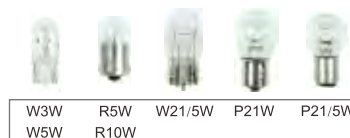

Rear parking lights