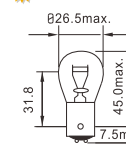

Part No.	ECE	Class	Volt	Watt	Base
LT 73901	P21W	S25	12	21	BA15s

PY21W E4

Rear indicators-Stop lights-Front indicators

Part No.	ECE	Class	Volt	Watt	Base
LT 74001	PY21W	S25	12	21	BAU15s

P21/4W E4 E8

3rd stop light-Stop lights