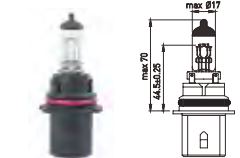

Part No.	Spec.	Range	Volt	Watt	Base	Lumen
LT71501	H11B		12	55	PGJY19-2	1350±10%

H18

Front fog lights

Part No.	Spec.	Range	Volt	Watt	Base	Lumen
LT71601	H18		12	65	PY26d-1	1700±8%

9004(HB1) DOT

Low beam-High beam