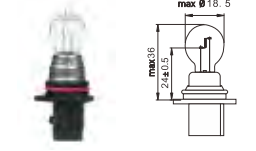

P13W

Front fog lights-Rear fog lights

Part No.	Spec.	Range	Volt	Watt	Base	Lumen
LT 73002	P13W		12	13	PG18.5d-1	350±15%