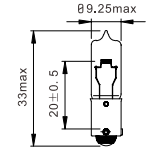

R5W-R10W

Interior lights-License plate lights-Front parking lights-Side indicators-Running lights-Rear parking lights

Part No.	ECE	Class	Volt	Watt	Base
LT74203	R5W	T16	24	5	BA15s
LT74204	R10W	T16	24	10	BA15s

P21W

Front indicators-Stop lights-Rear indicators-Rear fog lights

Part No.	ECE	Class	Volt	Watt	Base
LT73902	P21W	S25	24	21	BA15s

PY21W

Front indicators-Rear indicators

Part No.	ECE	Class	Volt	Watt	Base
LT74001	PY21W	S25	24	21	BAU15s

P21/4W-P21/5W

Stop lights-Rear parking lights

Part No.	ECE	Class	Volt	Watt	Base
LT74103	P21/4W	S25	24	21/4	BAZ15d
LT74104	P21/5W	S25	24	21/5	BAY15d

C5W

Interior lights-License plate lights-Running lights

Part No.	ECE	Class	Volt	Watt	Base
LT74402	C5W	T10.5×36	24	5	SV8.5

T4W

Front parking lights-Running lights

Part No.	ECE	Class	Volt	Watt	Base
LT74302	T4W	T8.5	24	4	BA9s

H21W

Front indicators-Rear indicators-Rear fog lights-Stop lights-Side indicators

Part No.	ECE	Class	Volt	Watt	Base
LT74903	H21W	T2-3/4	24	21	BAY9s

Xenon

HID - Headlight lamps

• Thanks to our latest lighting technology, **LEE-TECH** lamps provide a major leap in road safety over conventional halogen lamps due to enormous increase in the illuminated field of vision.

• **Better visibility and illumination**- the light emitted provides the driver with many benefits. It assists the human eye and allows better visibility and improved hazard awareness, allowing the driver to navigate poor driving conditions with **increased confidence and with less fatigue.**

• Lower power consumption – 35W only instead of 55W (ordinary halogen lamp power consumption).

• Better durability – excellent vibration and shock resistance giving significantly greater reliability. **and maximum performance.**