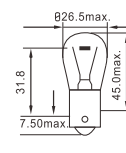

PY21W E4

Rear indicators-Stop lights-Front indicators

Part No.	ECE	Class	Volt	Watt	Base
LT 74001	PY21W	S25	12	21	BAU15s