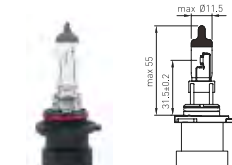

9006XS

Front fog lights

Part No.	Spec.	Range	Volt	Watt	Base	Lumen
LT72101	9006XS		12	55	SPECIAL	1000±15%