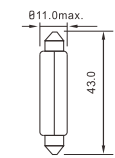

Interior lights-Trunk lights-License plate lights

Part No.	ECE	Class	Volt	Watt	Base
LT 74701	Festoon	T10.5×41	12	10	SV8.5

Festoon