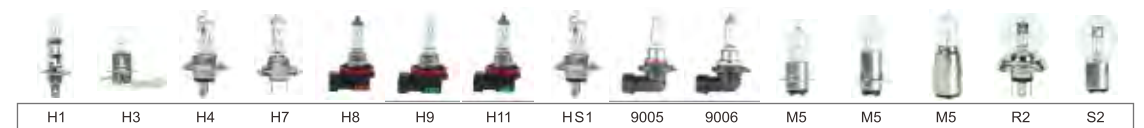

Two-wheeler

Discovery our increased motorcycle lighting solution for your Stylish driving pleasure.

Which Bulb for which function

Low beam-High beam

Front parking lights

Front indicators

Stop lights

License plate lights

Dashboard lights

Rear parking lights

Rear indicators