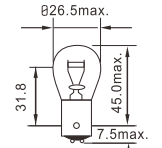

P21/4W-P21/5W