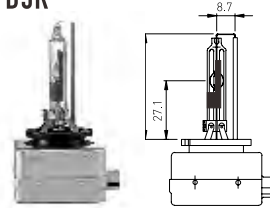

D3R

Low beam-High beam

Part No.	Spec.	Range	Volt	Watt	Base	Lumen
LT75802	D3R		42	35	PK32d-6	3000±100Lm