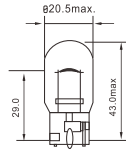

WY21W

3rd stop light-Rear indicators-Stop lights-Front indicators

Part No.	ECE	Class	Volt	Watt	Base
LT 73503	WY21W	T20	12	21	W3×16d