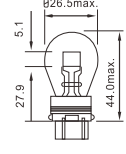

PY27/7W

Stop lights

Part No.	ECE	Class	Volt	Watt	Base
LT 73802	PY27/7W	3157	12	27/7	W2.5×16q