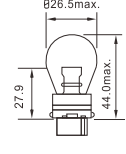

P27W

Rear indicators-Stop lights-Front indicators

Part No.	ECE	Class	Volt	Watt	Base
LT 73701	P27W	3156	12	27	W2.5×16d