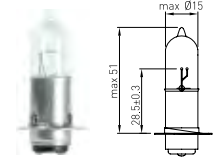

Low beam-High beam

Part No.	Spec.	Range	Volt	Watt	Base	Lumen
LT75101	M5		12	25/25	P15d-25-1	540/540±15%
LT75102	M5	Rally	12	35/35	P15d-25-1	840/805±15%

M5