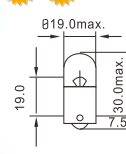

RY10W E4 E8

3rd stop light-Side indicators-Rear indicators

Part No.	ECE	Class	Volt	Watt	Base
LT 74203	RY10W	T16	12	5	BA15s