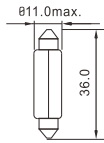

C5W

Interior lights-Trunk lights-License plate lights

Part No.	ECE	Class	Volt	Watt	Base
LT 74401	C5W	T10.5×36	12	5	SV8.5

Festoon

Interior lights-Trunk lights-License plate lights

Part No.	ECE	Class	Volt	Watt	Base
LT 74501	Festoon	T10.5×31	12	10	SV8.5

Festoon

Interior lights-Trunk lights-License plate lights

Part No.	ECE	Class	Volt	Watt	Base
LT 74601	Festoon	T10.5×38	12	10	SV8.5

Festoon

Interior lights-Trunk lights-License plate lights

Part No.	ECE	Class	Volt	Watt	Base
LT 74701	Festoon	T10.5×41	12	10	SV8.5

Festoon

Interior lights-Trunk lights-License plate lights

Part No.	ECE	Class	Volt	Watt	Base
LT 74801	Festoon	T10.5×43	12	10	SV8.5

H6W

Front indicators-Side indicators-Rear parking lights-Rear fog lights-Rear indicators

Part No.	ECE	Class	Volt	Watt	Base
LT 74901	H6W	T2-3/4	12	6	BAX9s

H21W

Front indicators-Side indicators-Rear parking lights-Rear fog lights-Rear indicators

Part No.	ECE	Class	Volt	Watt	Base
LT 74902	H21W	T2-3/4	12	21	BAY9s

24V

Heavy Duty Truck and bus lighting

We are now offering improved **Vibration Resistance** and **Ultimate Lifetime**, for your driving safety and maximum performance