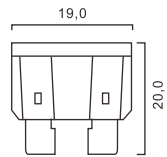

Plug-in fuses

Part No.	Ampere	Colour
LT78001	1A	Green
LT78002	2A	Grey
LT78003	3A	Violet
LT78004	4A	Pink
LT78005	5A	Orange
LT78006	7.5A	Brown
LT78007	10A	Red
LT78008	15A	Light blue
LT78009	20A	Yellow
LT78010	25A	White
LT78011	30A	Light green
LT78012	40A	Orange